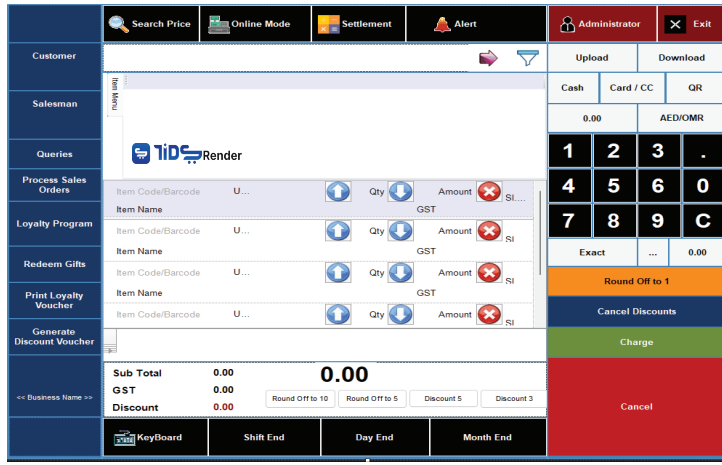

# POS Management

## Tid's Render

- Comprehensive**
- Engaging**
- Business Aligned**

Windows based POS solution that covers your business in 360°

Inventory management	Customer management	Multi channel payment acceptance (Cash, card, QR, split)
Promotions, vouchers & loyalty program	Offline and Online	Sales & Salesman management
Expense management	Comprehensive BI reports	Multi-hardware support